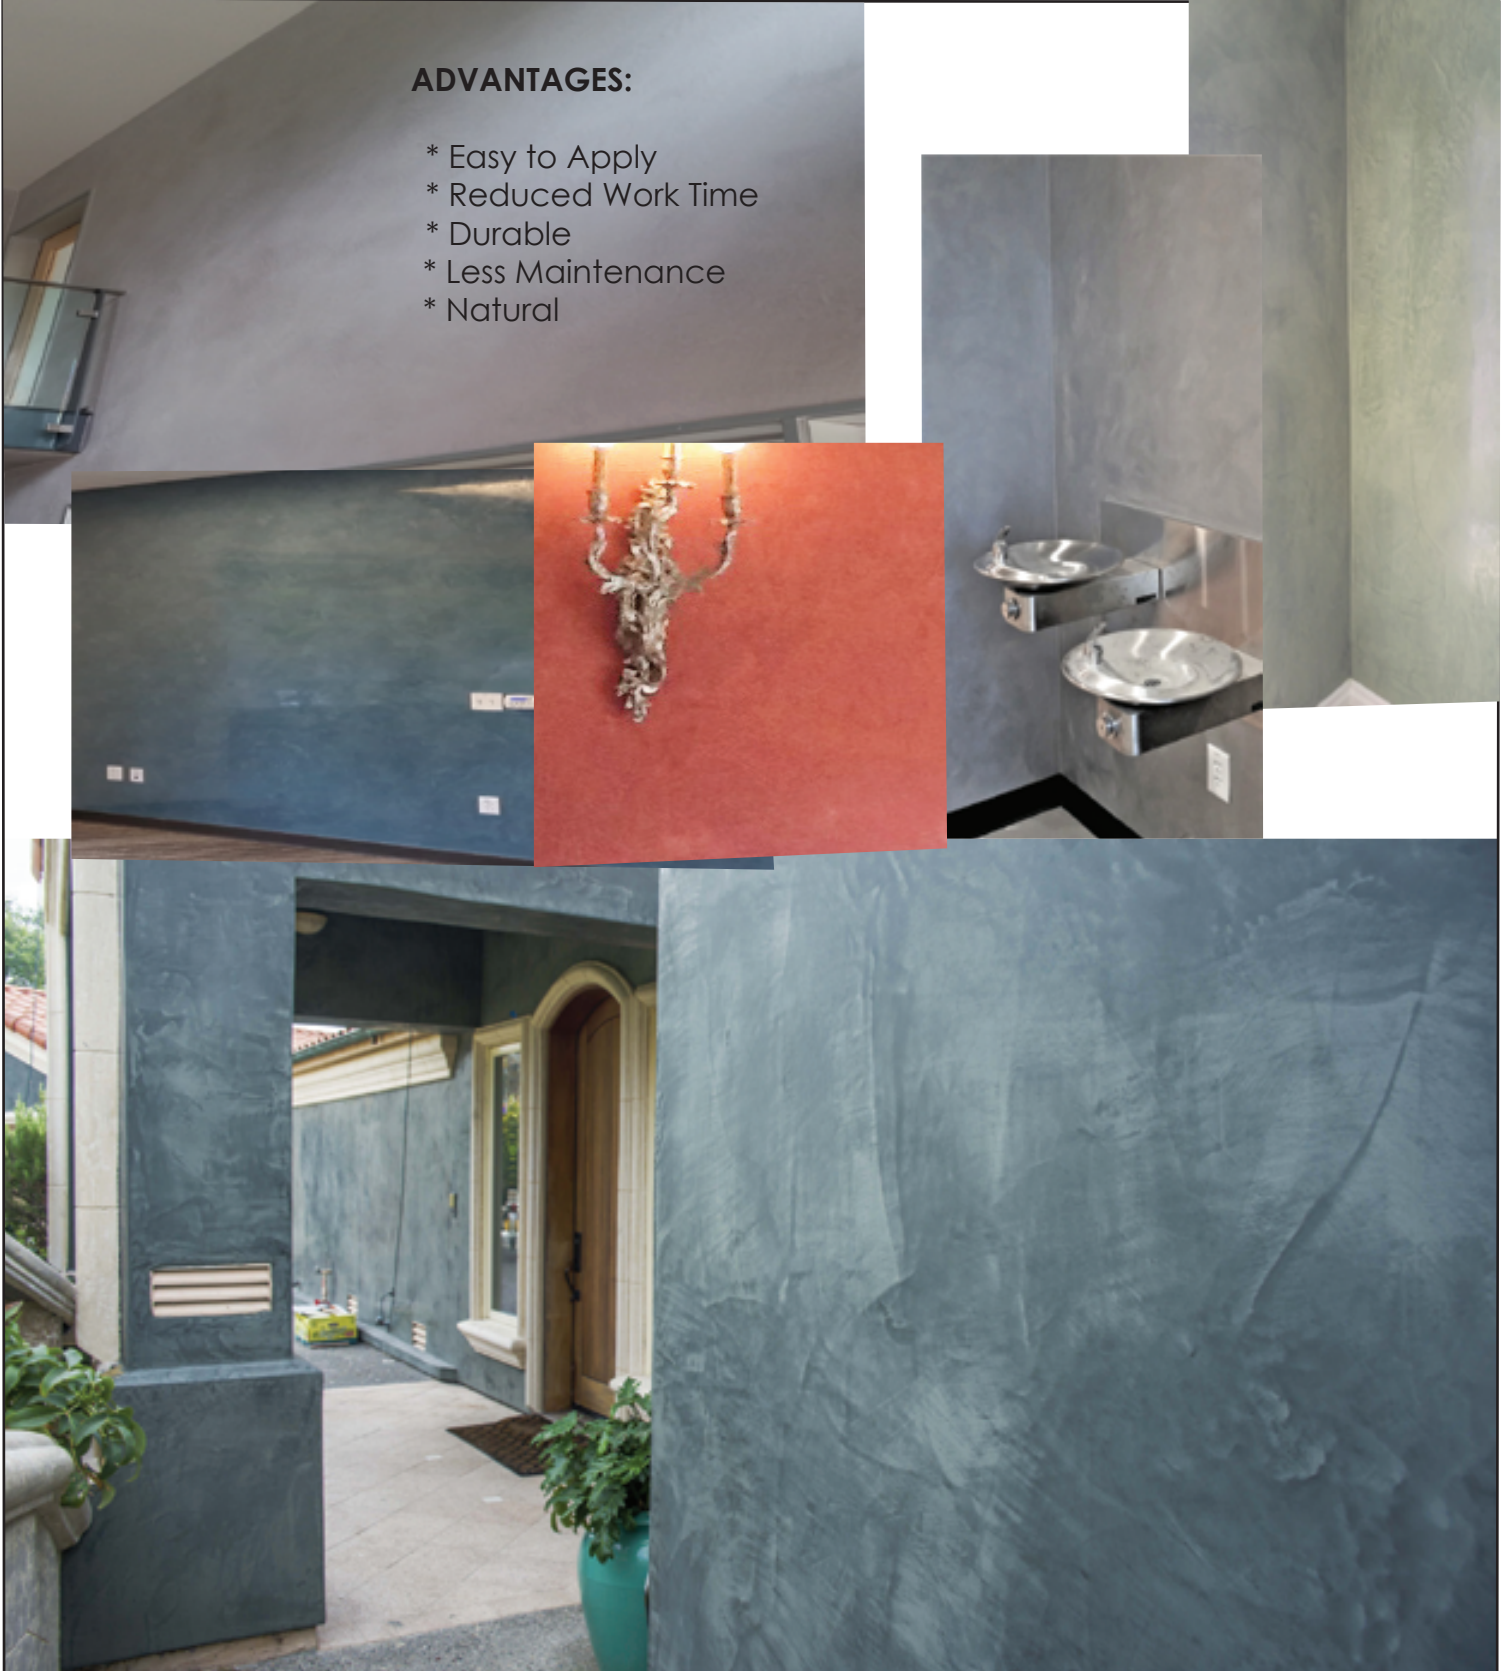

ArcusStone

The Art of Limestone.

ArcusLimeplaster

ADVANTAGES:

- * Easy to Apply
- * Reduced Work Time
- * Durable
- * Less Maintenance
- * Natural

ArcusLimePlaster™ Standard Colors

The colors and textures reproduced in this chart are as accurate as possible. Due to the variation in the natural materials and the hand application, actual colors and textures may vary from the print reproductions as shown.