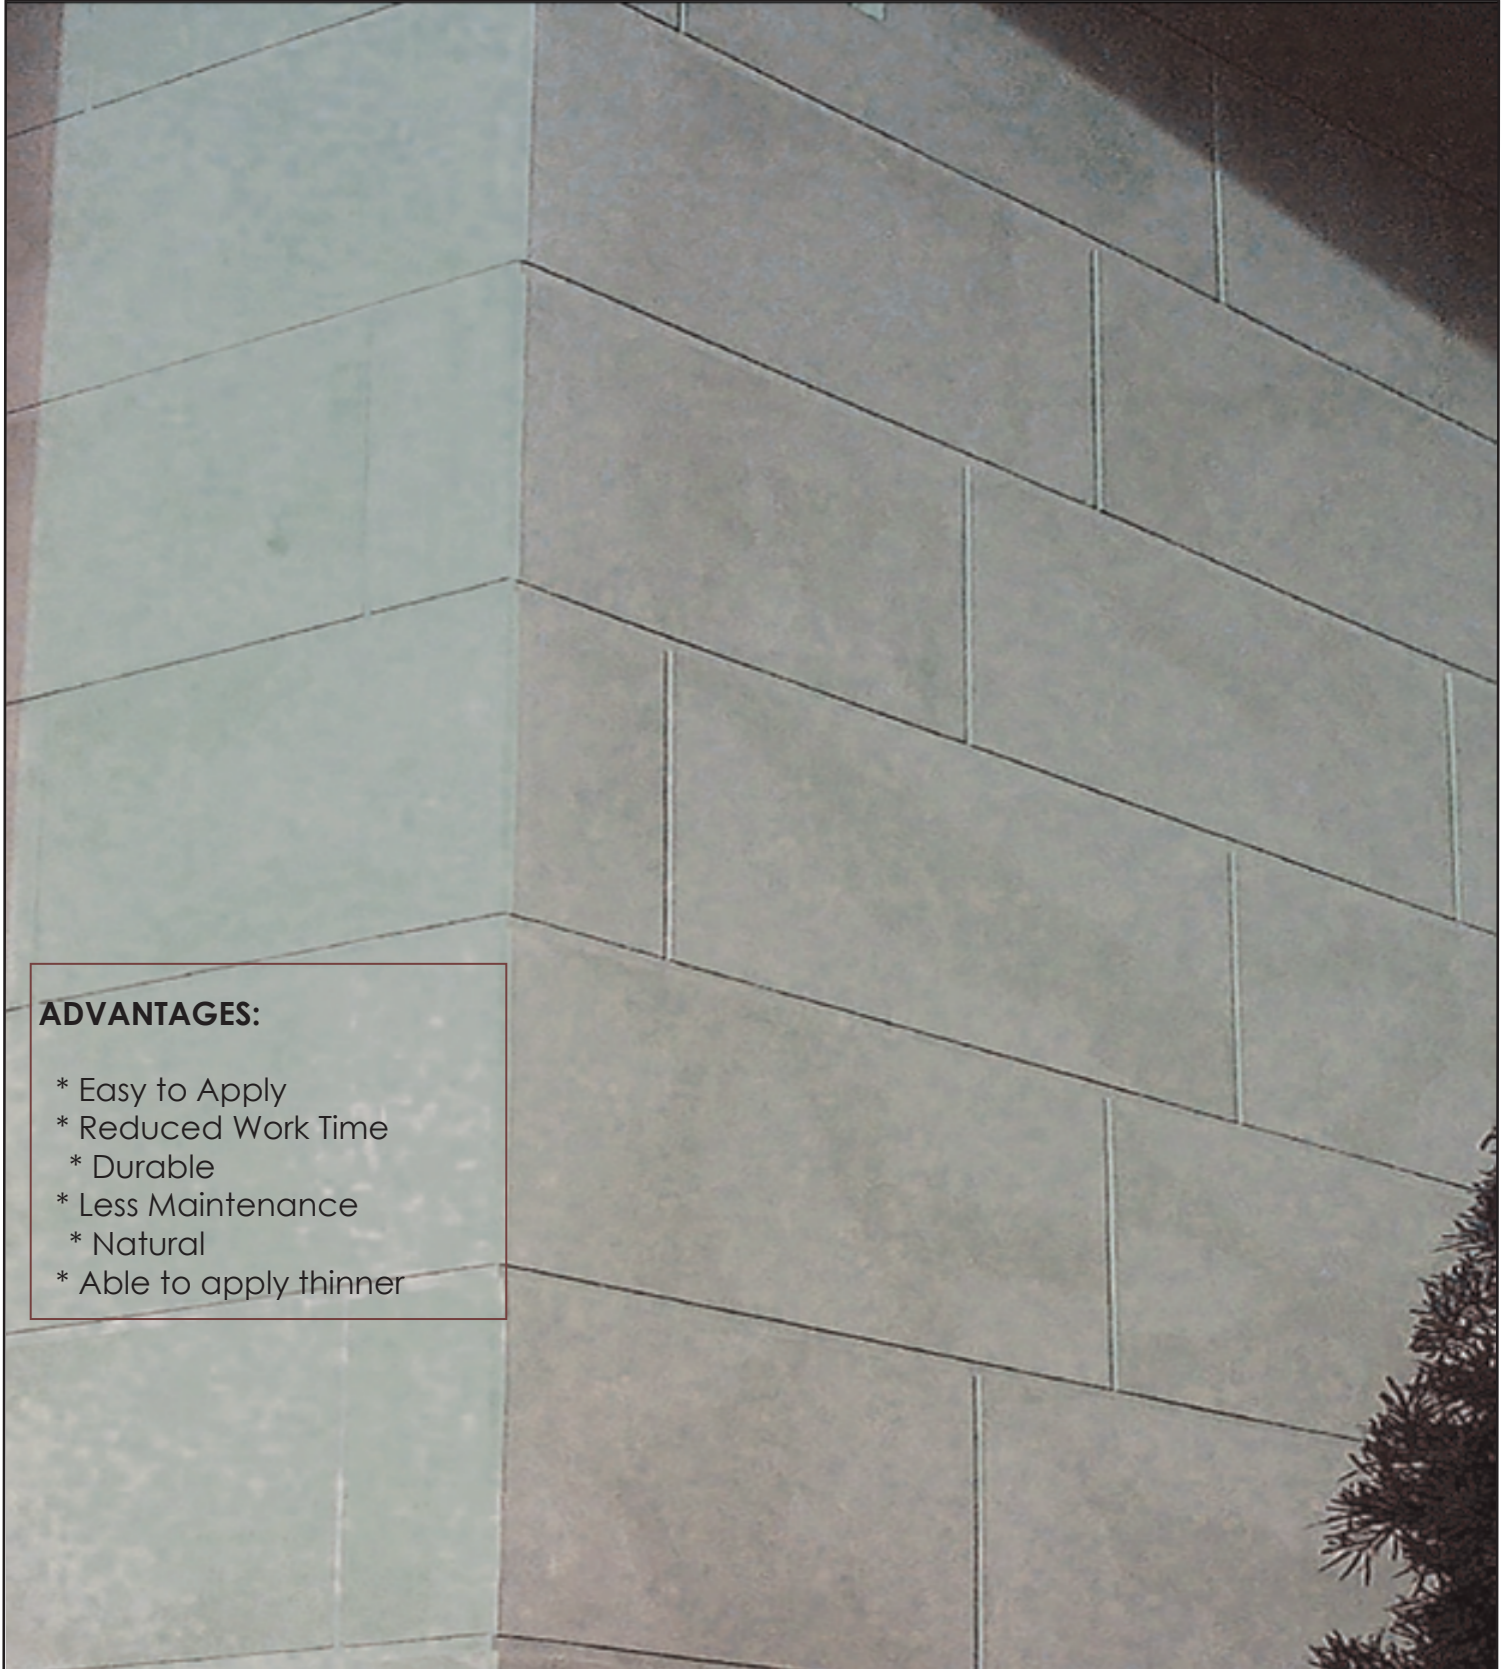

The Art of Limestone.

ArcusStone

Arcus MarbleCoat

ADVANTAGES:

- * Easy to Apply
- * Reduced Work Time
- * Durable
- * Less Maintenance
- * Natural
- * Able to apply thinner

Floors
Interior / Exterior

Horizontal
Surfaces

Showers
Fireplaces
Countertops

Vertical surfaces - Exterior / Interior

Arcus MarbleCoat™ Standard Colors

The colors and textures reproduced in this chart are as accurate as possible. Due to the variation in the natural materials and the hand application, actual colors and textures may vary from the print reproductions as shown.